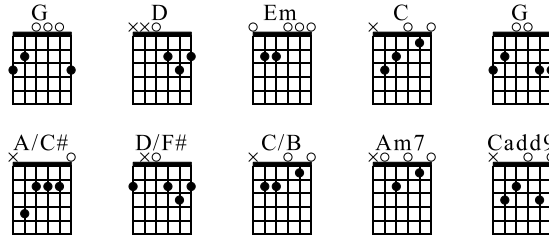

I'm Yours

jason Mraz

Standard tuning

A イントロ

♩ = $\overset{\frown}{\text{J}}^{\text{3}}$

S-Gt

Capo. fret 4 *mf*

Musical notation for the Intro section, including guitar staff and TAB. The guitar staff shows a treble clef, key signature of one sharp (F#), and 4/4 time signature. The TAB shows fret numbers for strings T, A, and B.

B

Musical notation for section B, including guitar staff and TAB. The guitar staff shows a treble clef, key signature of one sharp (F#), and 4/4 time signature. The TAB shows fret numbers for strings T, A, and B. A dashed line labeled "P.M." is present above the TAB.